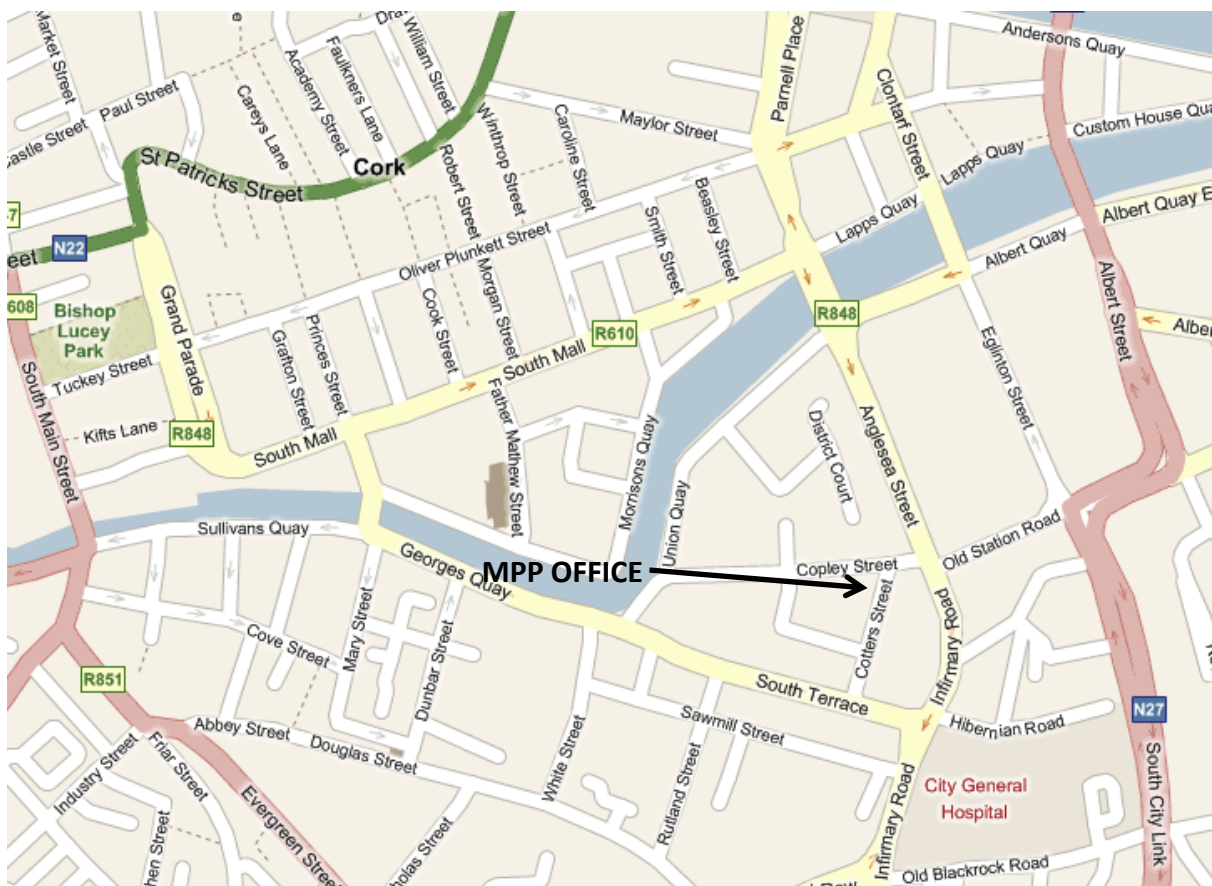

Michael Punch
& Partners
CONSULTING ENGINEERS

Cork Office

Address

**Copley Hall,
Cotters St,
Cork.**